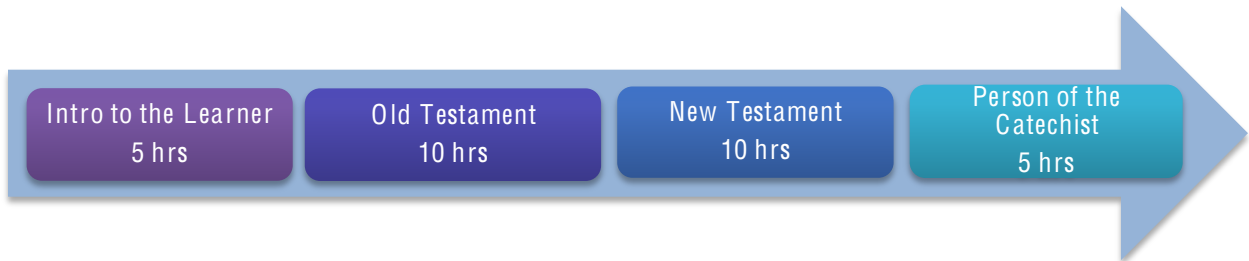

# Continuing Faith Formation Plan for Catechists

Beginner Level (Year 1) 30 hrs

Intermediate Level I (Year 2) 30 hrs

Intermediate Level II (Year 3) 30 hrs