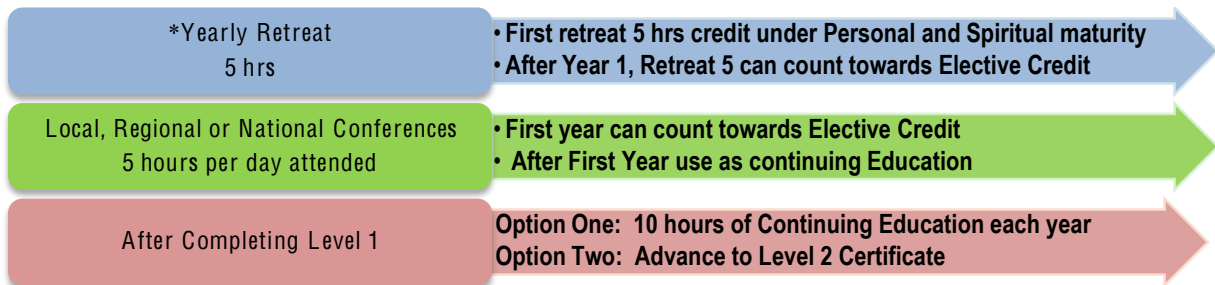

Additional Training Requirements